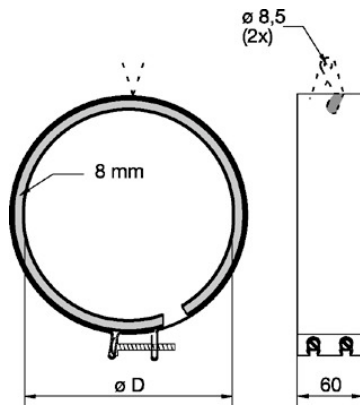

## Fast clamps

Mounting clips which facilitate the installation and removal of fans for service and cleaning. Made from galvanised sheet steel and fitted with an 8 mm neoprene lining which suppresses vibrations and ensures a tight fit. The mounting clips are clamped together by two screws which allow for small differences in dimension.

## DIMENSION

Model	$\varnothing D$ mm
FK 100	100
FK 125	125
FK 150	150
FK 160	160
FK 200	200
FK 250	250
FK 315	315
FK 355	355
FK 400*	400
FK 450*	450
FK 500*	500

\*) Note! Without hanging tabs